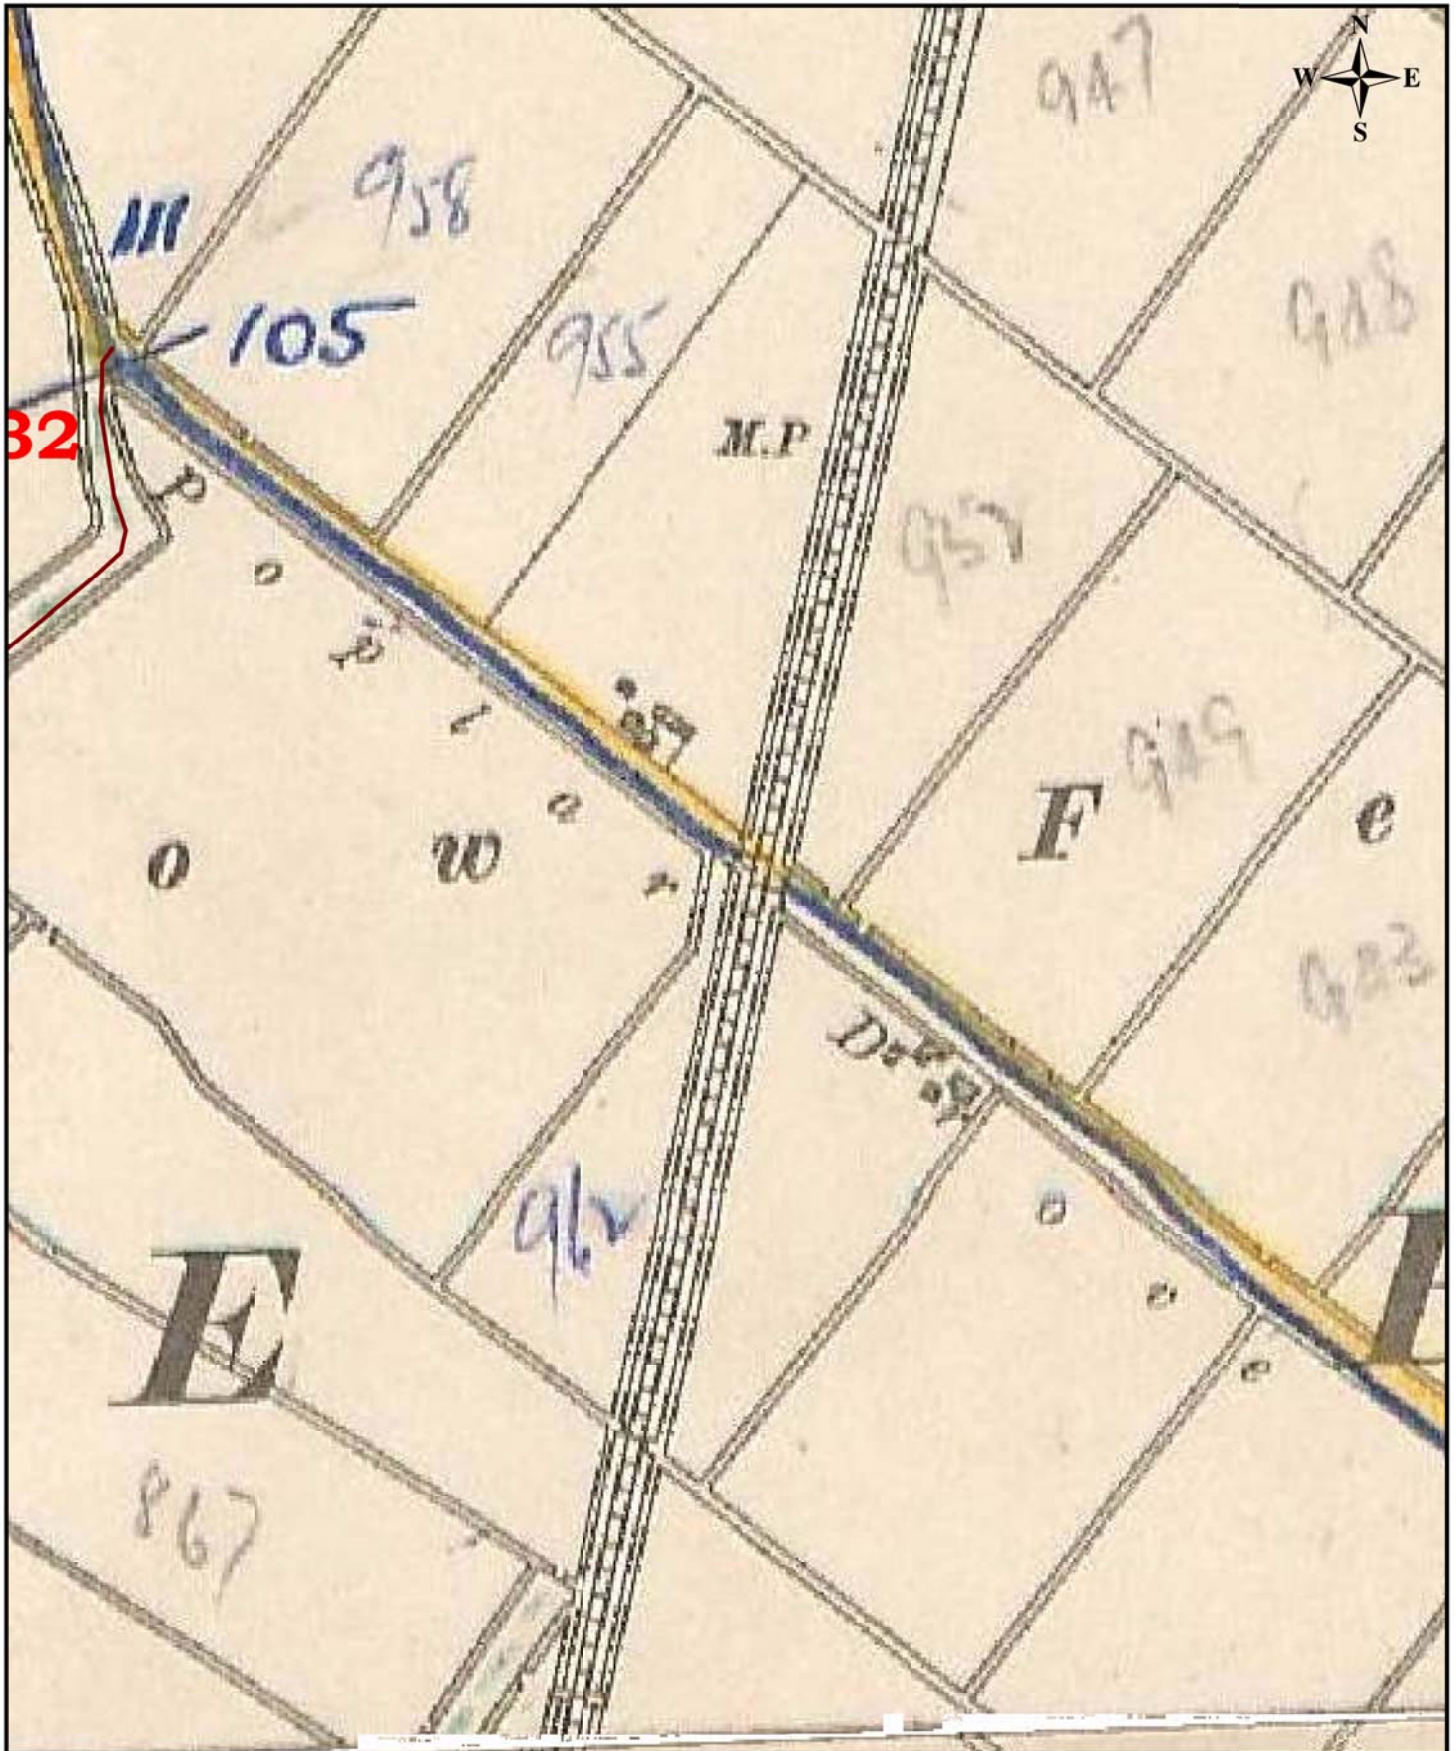

Cambridgeshire County Council

Extract from 1929 Handover Maps - Poplar Drive

Scale (at A4): 1:3000

Date: 21/06/2016

By: MD

© Crown copyright and database rights 2016 Ordnance Survey 100023205